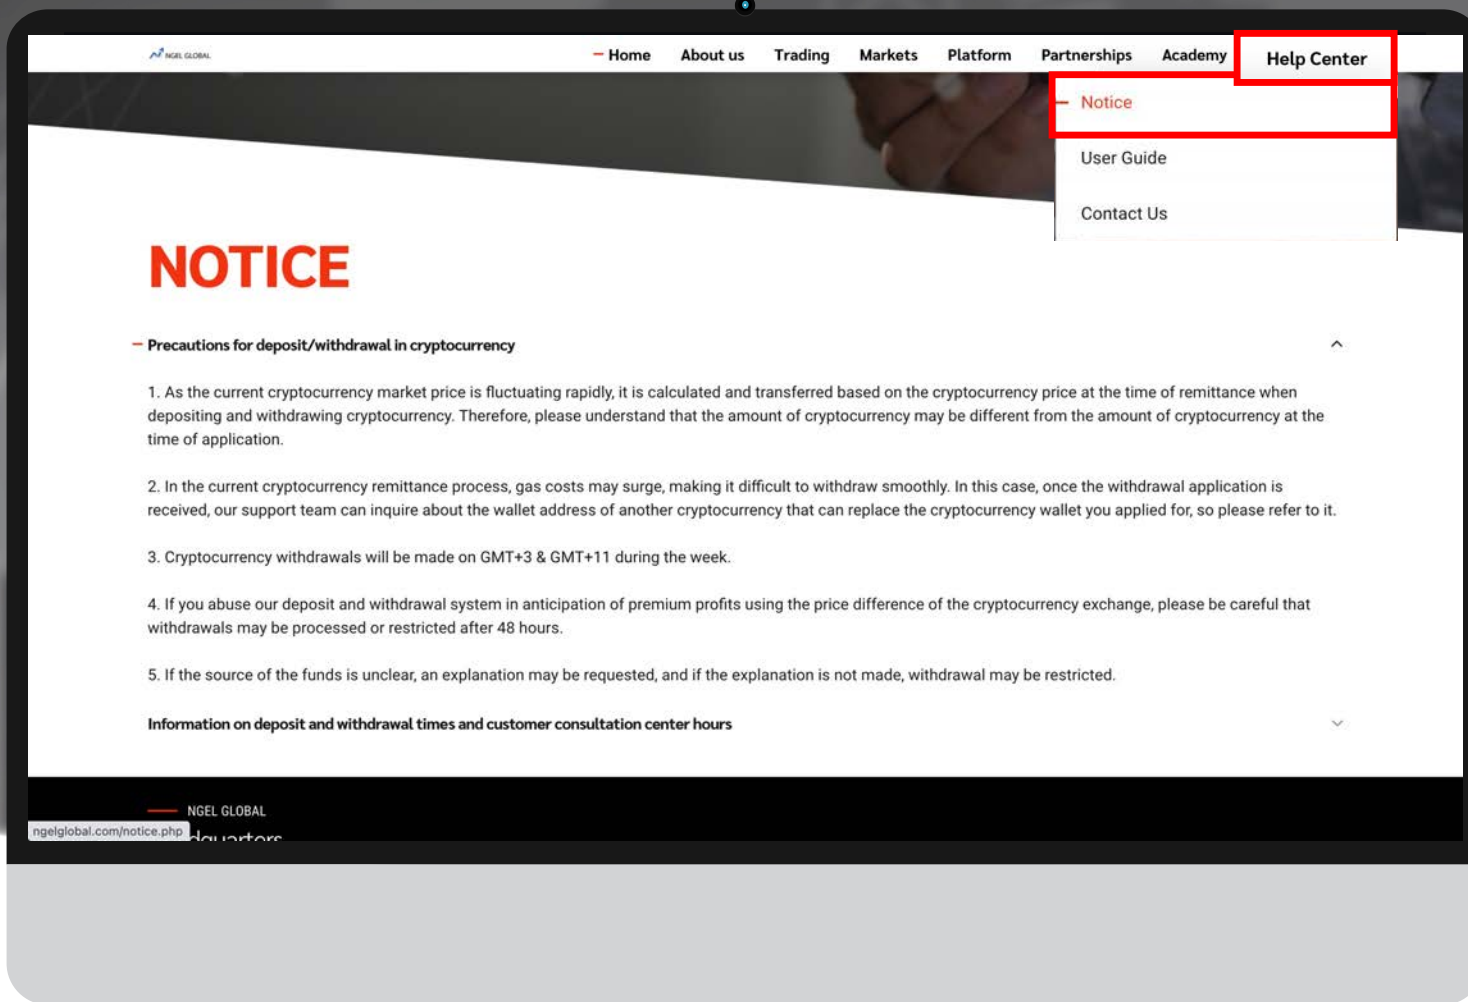

ngelglobal.com

ngelglobal.com ホームページ右上の「Help Center」 - 「Notice」メニューで主なお知らせと注意事項をご確認いただけます。