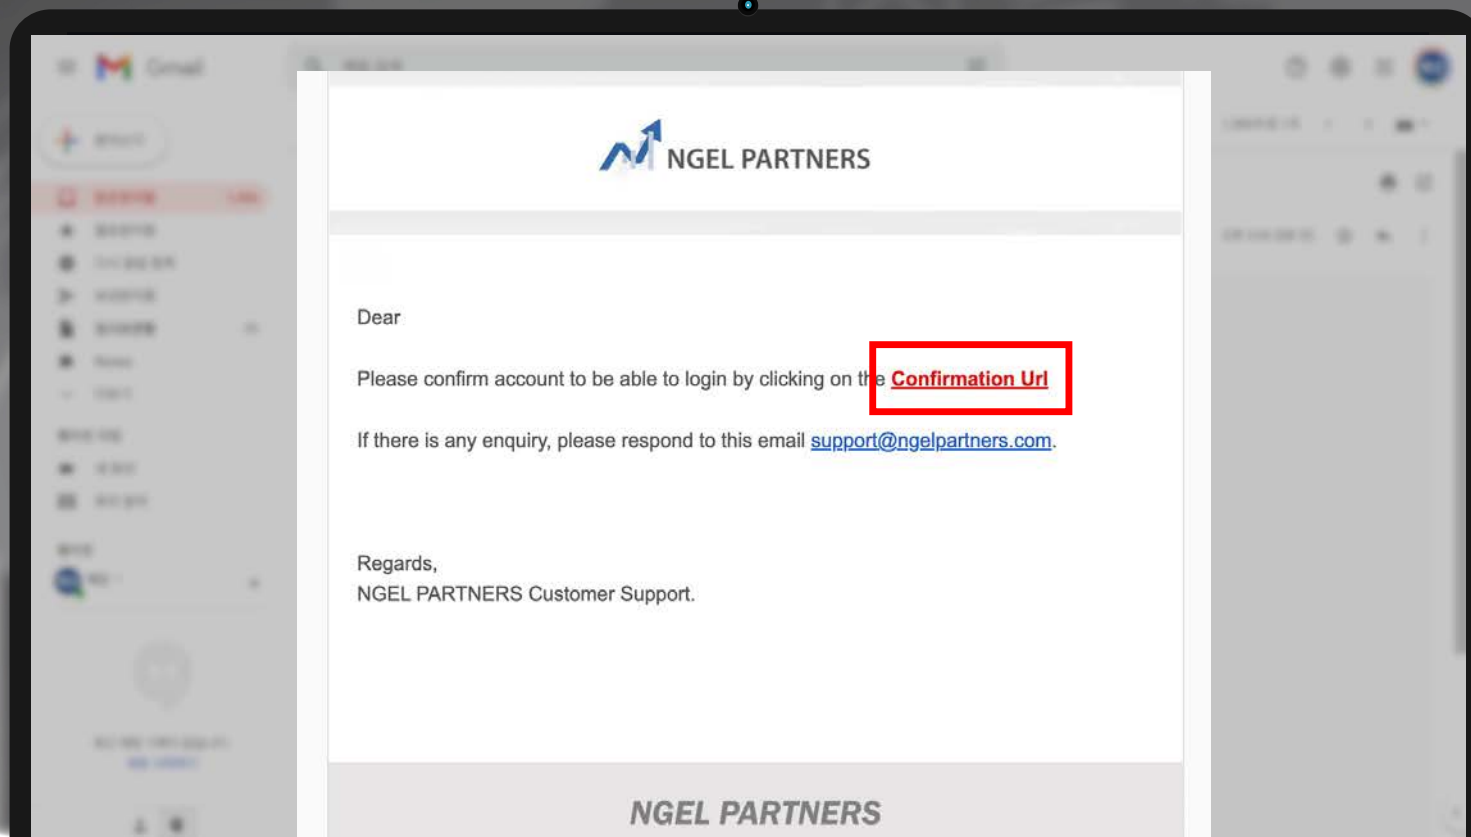

ngelglobal.com

登録したメールアドレスに送信されたアカウント確認メールを確認。
(ない場合はスパムボックスを確認)

Confirmation Url クリック。