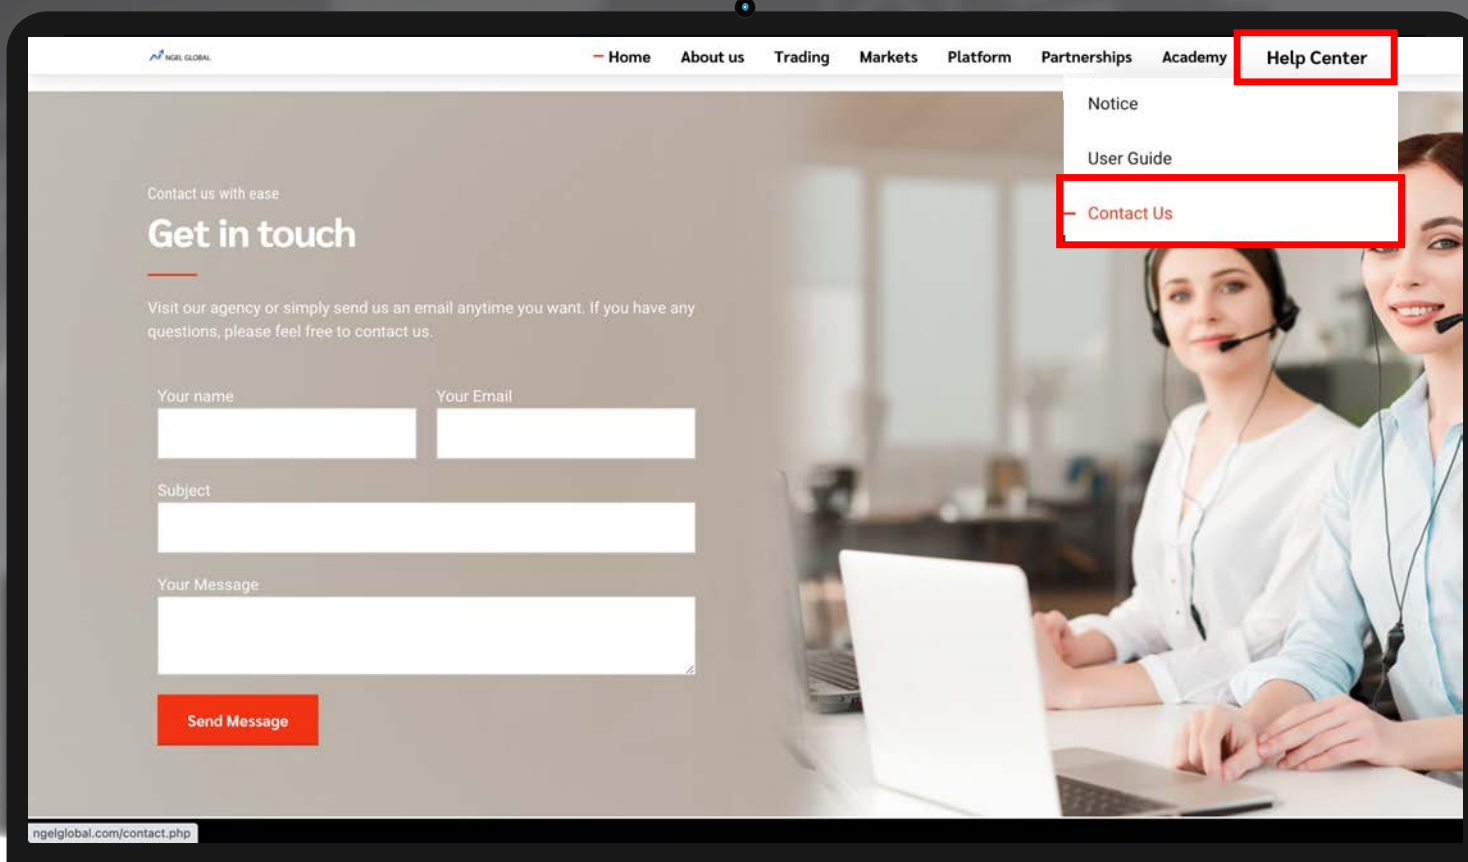

ngelglobal.com

ngelglobal.com ホームページ右上の「Help Center」 - 「Contact Us」メニューでサポートチームへ直接問い合わせを送って回答をただけます。